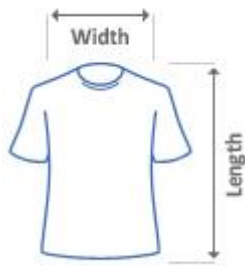

Garment sizes are approximate and for guidance only

Creator t-shirt Adult

Shirt Size	Width (cm)	Length (cm)
XXSmall	43.5	64 19 2.5 34/36
XSmall	46	66 19.5 2.5 34/36
Small	49	69 20.5 2.5 34/36
Med	52	72 21.5 2.5 38/40
Large	55	74 22.5 2.5 42/44
XL	58	76 22.5 2.5 46/48
2XL	61	78 23.5 2.5 50/52
3XL	64	80 24.5 2.5 54/56
4XL	71	82 24.5 2.5 54/56
5XL	74	84 25 2.5 54/56

Mini Creator

Garment sizes are approximate and for guidance only

- 3-4/98-104cm
- 5-6/110-116cm
- 7-8/122-128cm
- 9-11/134-146cm
- 12-14/152-164cm

Baby creator

Garment sizes are approximate and for guidance only

- 0-6 m/56-68cm
- 6-12 m/68-80cm
- 12-18 m/80-86cm
- 18-24 m/86-92cm
- 24-36 m/92-98cm